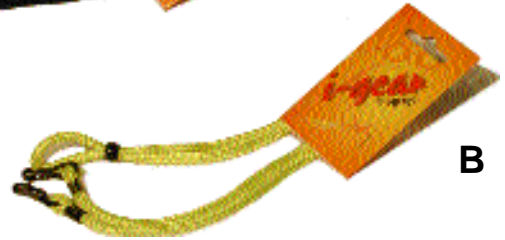

Eyewear Accessories Program

A. Model TCRD

Retail Price \$3.99

UPC Code 086434-22313

Black glasses strap with behind-the-head adjustment. Features rubber sleeve tip to hold frames comfortably

A

B. Model TSPC

Retail Price \$3.99

UPC Code 086434-22267

Nylon sport strap with behind-the-head adjustment. Features adjustable rubber rings to fit a variety of frame styles. Assorted colors.

B

C. Model MSTR

Retail Price \$2.99

UPC Code 086434-22592

Soft fabric glasses strap. Thin design. Elastic/fabric sleeves with behind-the-head adjustment, hold glasses comfortably.

C

D. Model LCRD

Retail Price \$3.99

UPC Code 086434-22248

Rubberized, durable cord with streamlined appeal. Features adjustable rubber rings for universal fit.